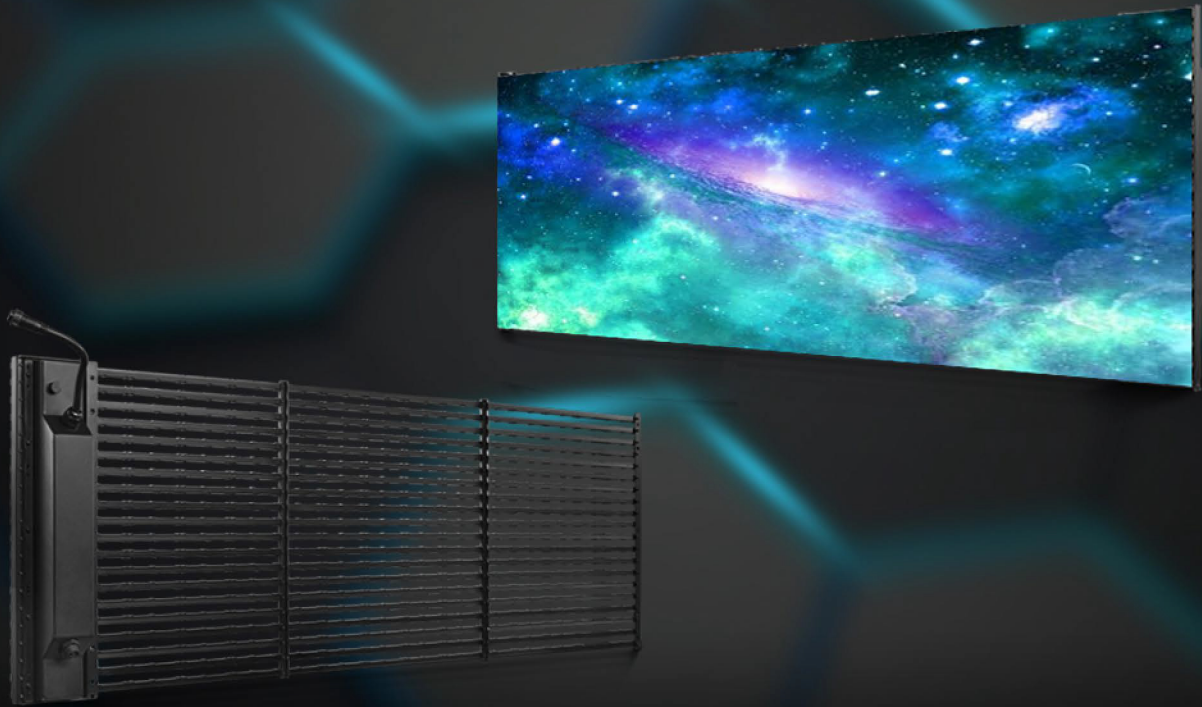

EA Series

Part Number	EA2525	EA2531	EA2541	EA2550
Pixel pitch	25/25mm	25/31.2mm	25/41.6mm	25/50mm
Pixel configuration	1R1G1B	1R1G1B	1R1G1B	1R1G1B
Size of module	1500mmx10mm	1500mmx10mm	1500mmx10mm	1500mmx10mm
Resolution of module	60X1	60x1	60x1	60x1
Density	1600 dots/m ²	1280 dots/m ²	960 dots/m ²	800 dots/m ²
Cabinet material	Alu	Alu	Alu	Alu
Size of cabinet	1500mmx500mm	1500mmx500mm	1500mmx500mm	1500mmx500mm
Weight of cabinet	8.7KG	7.4KG	6.1KG	5.5KG
Transparency	54%	61%	69%	72%
Support hanging or not	Yes	Yes	Yes	Yes
Max power consumption	500W/m ²	450W/m ²	400W/m ²	350W/m ²
Average power consumption	170W/m ²	150W/m ²	140W/m ²	150W/m ²
Colors	16.7M	16.7M	16.7M	16.7M
Gray scale	14Bits	14Bits	14Bits	14Bits
Driving method	Static scanning	Static scanning	Static scanning	Static scanning
Refresh frequency	2400Hz	2400Hz	2400Hz	2400Hz
Brightness	8000cd/m ²	7000cd/m ²	6000cd/m ²	5000cd/m ²
IP grade	IP67	IP67	IP67	IP67